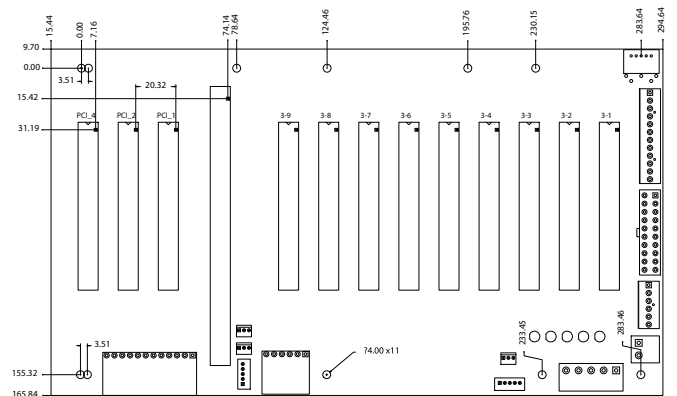

IP-8S-RS-R30

Ordering Information	
IP-8S-RS-R30	8 Slot Backplane with 4 PCI and 3 ISA Bus
PAC-125G-R20	10 Slot Full Size Industrial Chassis
RACK-3400G	10 Slot Half Size Industrial Chassis

IPX-9S-RS-R30

Ordering Information	
IPX-9S-RS-R30	9 Slot Backplane with 8 PCI Bus
PAC-125G-R20	10 Slot Full Size Industrial Chassis
RACK-3400G	10 Slot Half Size Industrial Chassis

IP-10S-RS-R30

Ordering Information	
IP-10S-RS-R30	10 Slot Backplane with 4 PCI and 5 ISA Bus
PAC-125G-R20	10 Slot Full Size Industrial Chassis
RACK-3400G	10 Slot Half Size Industrial Chassis

IPX-13S-RS-R30