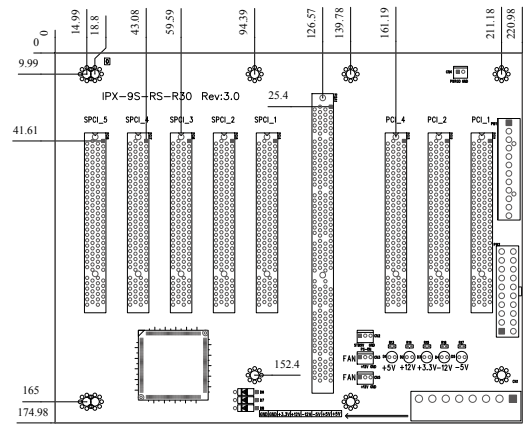

IP-8S-RS-R30

Ordering Information	
IP-8S-RS-R30	8 Slot Backplane with 4 PCI and 3 ISA Bus
PAC-125G-R20	10 Slot Full Size Industrial Chassis
RACK-3400G	10 Slot Half Size Industrial Chassis

IPX-9S-RS-R30

Ordering Information	
IPX-9S-RS-R30	9 Slot Backplane with 8 PCI Bus
PAC-125G-R20	10 Slot Full Size Industrial Chassis
RACK-3400G	10 Slot Half Size Industrial Chassis

IP-10S-RS-R30

Ordering Information	
IP-10S-RS-R30	10 Slot Backplane with 4 PCI and 5 ISA Bus
PAC-125G-R20	10 Slot Full Size Industrial Chassis
RACK-3400G	10 Slot Half Size Industrial Chassis

IPX-13S-RS-R30