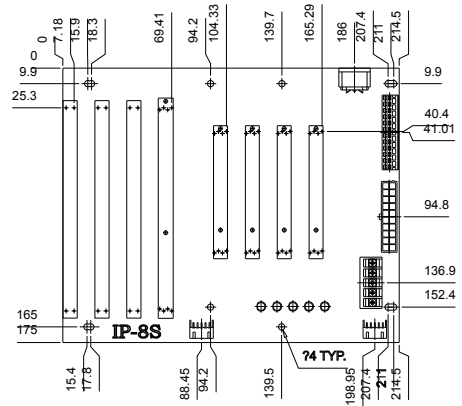

IP-8S-RS-R30

Ordering Information	
IP-8S-RS-R30	8 Slot Backplane with 4 PCI and 3 ISA Bus
PAC-125G-R20	10 Slot Full Size Industrial Chassis
RACK-3400G	10 Slot Half Size Industrial Chassis

IPX-9S-RS-R30

Ordering Information	
IPX-9S-RS-R30	9 Slot Backplane with 8 PCI Bus
PAC-125G-R20	10 Slot Full Size Industrial Chassis
RACK-3400G	10 Slot Half Size Industrial Chassis

IP-10S-RS-R30

Ordering Information	
IP-10S-RS-R30	10 Slot Backplane with 4 PCI and 5 ISA Bus
PAC-125G-R20	10 Slot Full Size Industrial Chassis
RACK-3400G	10 Slot Half Size Industrial Chassis

IPX-13S-RS-R30