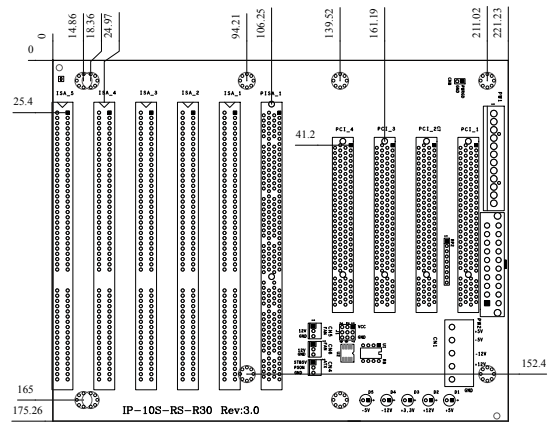

IP-8S-RS-R30

Ordering Information	
IP-8S-RS-R30	8 Slot Backplane with 4 PCI and 3 ISA Bus
PAC-125G-R20	10 Slot Full Size Industrial Chassis
RACK-3400G	10 Slot Half Size Industrial Chassis

IPX-9S-RS-R30

Ordering Information	
IPX-9S-RS-R30	9 Slot Backplane with 8 PCI Bus
PAC-125G-R20	10 Slot Full Size Industrial Chassis
RACK-3400G	10 Slot Half Size Industrial Chassis

IP-10S-RS-R30

Ordering Information	
IP-10S-RS-R30	10 Slot Backplane with 4 PCI and 5 ISA Bus
PAC-125G-R20	10 Slot Full Size Industrial Chassis
RACK-3400G	10 Slot Half Size Industrial Chassis

IPX-13S-RS-R30