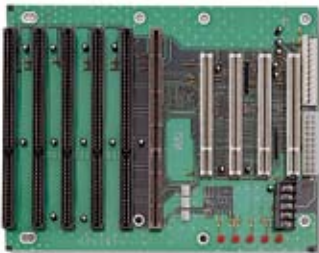

IP-8S-RS-R30

Ordering Information	
IP-8S-RS-R30	8 Slot Backplane with 4 PCI and 3 ISA Bus
PAC-125G-R20	10 Slot Full Size Industrial Chassis
RACK-3400G	10 Slot Half Size Industrial Chassis

IPX-9S-RS-R30

Ordering Information	
IPX-9S-RS-R30	9 Slot Backplane with 8 PCI Bus
PAC-125G-R20	10 Slot Full Size Industrial Chassis
RACK-3400G	10 Slot Half Size Industrial Chassis

IP-10S-RS-R30

Ordering Information	
IP-10S-RS-R30	10 Slot Backplane with 4 PCI and 5 ISA Bus
PAC-125G-R20	10 Slot Full Size Industrial Chassis
RACK-3400G	10 Slot Half Size Industrial Chassis

IPX-13S-RS-R30